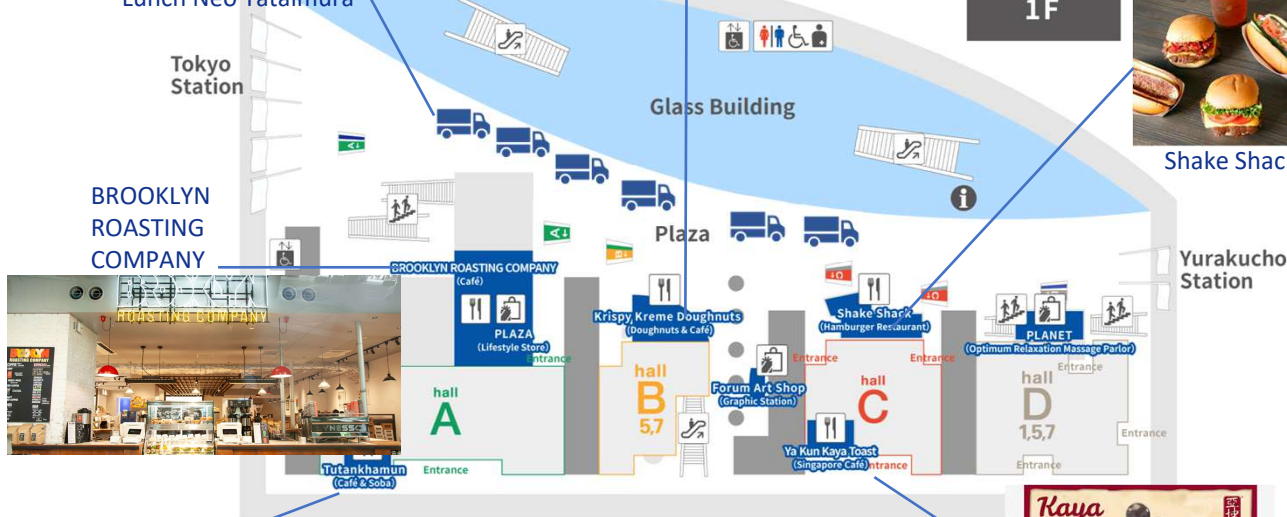

BROOKLYN ROASTING COMPANY

Famima!!
[Convenience Store]
rice balls, bentos
Weekdays : 7:00 - 23:30
Weekends / Holidays : 7:00 - 23:30