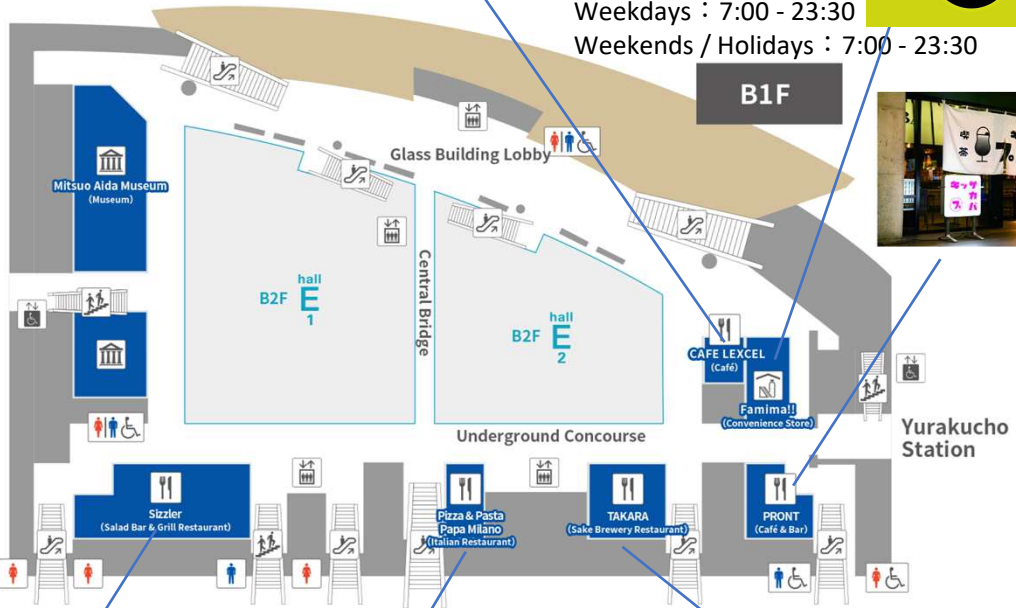

Restaurant Floor Map

Lunch Coupon Available!

DATE: December 7-10, 2022

Famima!!
[Convenience Store]
rice balls, bentos
Weekdays : 7:00 - 23:30
Weekends / Holidays : 7:00 - 23:30